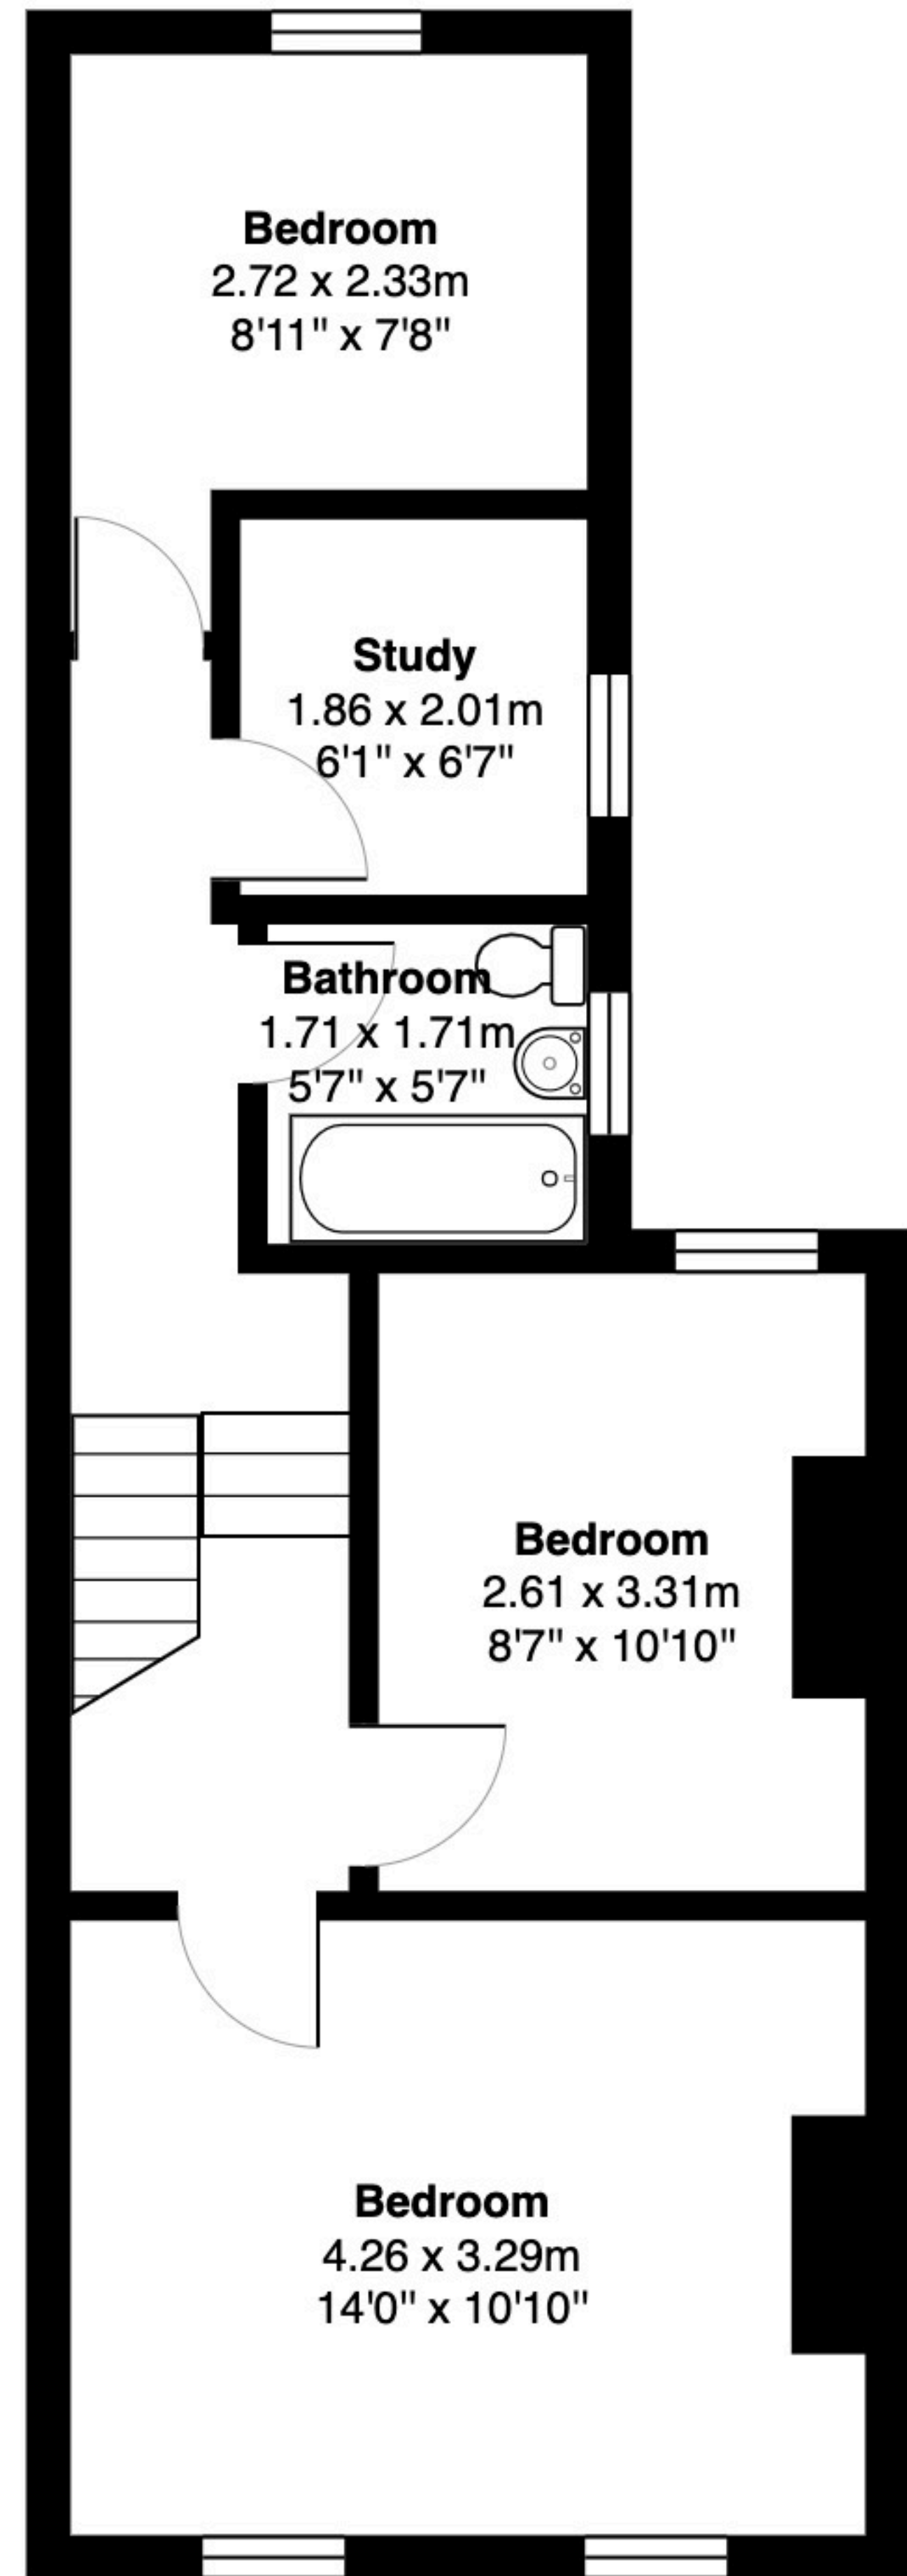

# Albert Road, E17

Garden - Approx. 16.9m

Ground Floor

First Floor

Total Area: 94.0 m<sup>2</sup> ... 1012 ft<sup>2</sup>

All measurements are approximate and for display purposes only