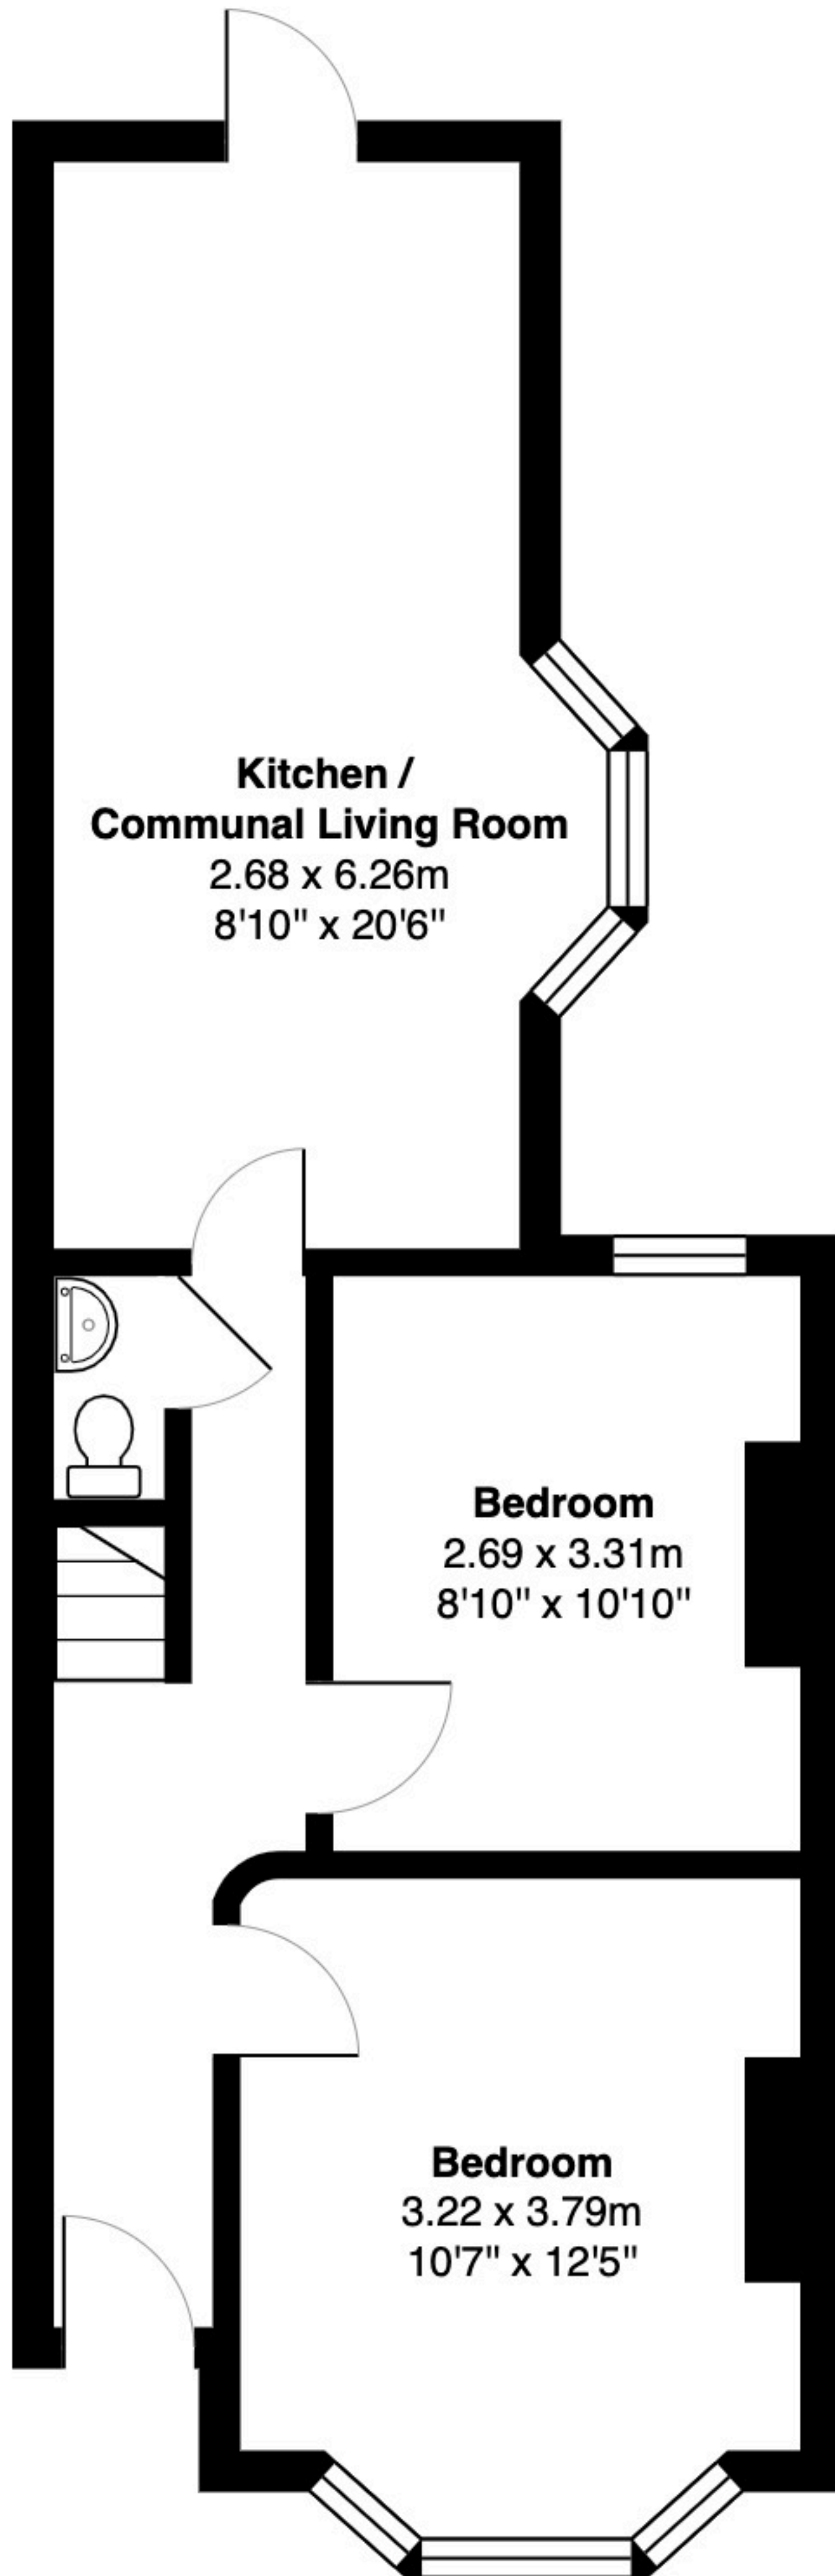

# Albert Road, E17

Garden - Approx. 16.9m

Ground Floor

First Floor

Total Area: 94.0 m<sup>2</sup> ... 1012 ft<sup>2</sup>

All measurements are approximate and for display purposes only